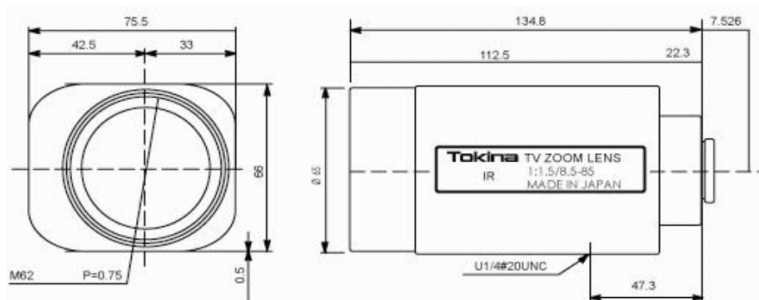

APPERANCE

*Design and specifications are subject to change without notice.

Distributed By: Audio Video Supply -- Tel: 1-800-284-2288 -- www.avsupply.com

For design help, accessories or pricing, please contact:
sales@avsupply or call: 1-858-565-1101

AUDIOVIDEO SUPPLY
1-800-284-2288 sales@avsupply.com
www.avsupply.com