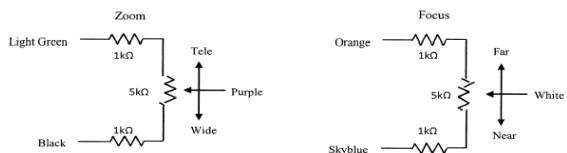

Tokina

10X MOTORIZED ZOOM LENS (IR Compatible)

TM10Z8515N-IR $f = 8.5 - 85\text{mm}$ F/1.5 3-Motors

TM10Z8515NPN-IR $f = 8.5 - 85\text{mm}$ F/1.5 3-Motors with Preset

SPECIFICATIONS

MODEL No.	TM10Z8515N-IR / TM10Z8515NPN-IR		
IMAGE FORMAT	1/2"		
MOUNT	C		
FOCAL LENGTH	8.5 - 85.0mm		
APERTURE	F1 : 1.5		
APERTURE RANGE	F1.5 - 360		
ANGLE OF VIEW	DIAGONAL	W53.7° - T5.4°	
	HORIZONTAL	W41.5° - T4.3°	
	VERTICAL	W31.3° - T3.3°	
M. O. D.	1.5m		
BACK FOCAL LENGTH	14.65mm		
FILTER SIZE	M62mm P=0.75		
DIMENSIONS(mm)	W75.5 x H66.0 x L134.8mm		
WEIGHT	690g / 700g		
OPERATING TEMPERATURE	-10°C ~ +50°C		
CONTROLS	IRIS: Motorized, FOCUS: Motorized, ZOOM: Motorized		

IRIS/ZOOM/FOCUS Controls

	IRIS	ZOOM	FOCUS
INPUT VOLTAGE	DC+8V ~ +16V	DC+8V ~ +12V	DC+8V ~ +12V
CURRENT CONSUMPTION	Max. 40mA	Max. 80mA	Max. 80mA
MOTORIZATION SPEED	Approx. 3 sec.	Approx. 4 - 7 sec.(*)	Approx. 4 - 7 sec. (*)

Note: (*) are adjustable by volume on the lens unit

CABLE CONNECTIONS

IRIS/ZOOM/FOCUS

CONTROLS	CABLE COLOR	POLARITY	DIRECTION
IRIS	GREEN	+ (-)	Open (Close)
	BROWN	- (+)	
ZOOM	RED	+ (-)	Wide (Tele)
	GRAY	- (+)	
FOCUS	BLUE	+ (-)	Inf. (Near)
	YELLOW	- (+)	

POTENTIOMETER-PRESET (TM10Z8515NPN-IR Only)

CONTROLS	CABLE COLOR	CONNECTION
ZOOM	Light Green	Pot. Supply
	Purple	Zoom Pot. Wiper
	Black	GND
FOCUS	Orange	Pot. Supply
	White	Focus Pot. Wiper
	Light Blue	GND

Wiring details for potentiometer-pretset