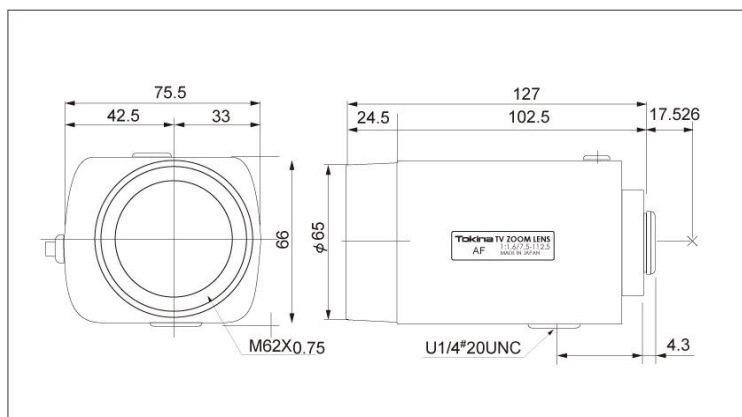

Tokina

Auto-focus MOTORIZED ZOOM LENS

TM15Z7516AF f = 7.5-112.5mm F1.6 AUTO IRIS

SPECIFICATION

MODEL NUMBER		TM15Z7516AF	
IMAGE FORMAT		1/2inch	
FOCAL LENGTH		7.5-112.5mm	
MAXIMUM APERTURE		F1.6	
APERTURE RATIO		F1.6-360	
BACK FOCAL LENGTH		13.6mm	
M.O.D.		1.5m	
ANGLE OF VIEW	DIAGONAL	W57.1°	T4.0°
	HORIZONTAL	W46.8°	T3.3°
	VERTICAL	W35.7°	T2.5°
FILTER SIZE		M62.0mm P=0.75	
DIMENSIONS		W66.0xH75.5xL108.5mm	
WEIGHT		720g	
OPERATING TEMPERATURE RANGE		-10°C ~ 50°C	
OPERATING HUMIDITY RANGE		30% ~ 70%	
MOUNT		C	

●AUTO IRIS

INPUT VOLTAGE	DC+8V-16V
CURRENT CONSUMPTION	40mA OR LESS
INPUT SIGNAL	VS OR V SIGNAL
IRIS ACCURACY	±15% AT VIDEO SIGNAL LEVEL
SENSITIVITY	0.5 ~ 1.0Vp-p AT VIDEO SIGNAL LEVEL
RESPONSE SPEED	APPROX.3 SECONDS

●FOCUS/ZOOM

INPUT VOLTAGE	DC+6V-12V
CURRENT CONSUMPTION	60mA OR LESS
MOTORIZATION SPEED	Variable

■CABLE CONNECTION

●ZOOM

RED	(+V)Zoom OUT
Grey	(+V)Zoom IN

●FOCUS

YELLOW	(+V)FOCUS NEAR
BLUE	(+V)FOCUS FAR

●IRIS

GREEN	(+V)IRIS OPEN
BROWN	(+V)IRIS CLOSE

DESIGN AND SPECIFICATIONS ARE SUBJECT TO CHANGE WITHOUT NOTICE

PRINTED IN JAPAN

Distributed By: Audio Video Supply -- Tel: 1-800-284-2288 -- www.avsupply.com

For design help, accessories or pricing, please contact:
sales@avsupply or call: 1-858-565-1101

AUDIOVIDEO SUPPLY
1-800-284-2288 sales@avsupply.com
www.avsupply.com