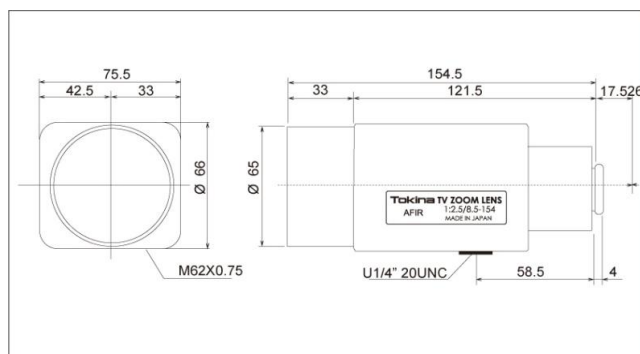

Tokina

Auto-focus IR MOTORIZED ZOOM LENS

TM18Z8625AFIR f = 8.6-154mm F2.5 AUTO IRIS

SPECIFICATION

MODEL NUMBER		TM18Z8625AFIR	
IMAGE FORMAT		1/2inch	
FOCAL LENGTH		8.6-154.0mm	
MAXIMUM APERTURE		F2.5	
APERTURE RATIO		F2.5-360	
BACK FOCAL LENGTH		14.65mm	
M.O.D.		2.0m	
ANGLE OF VIEW	DIAGONAL	W48.9°	T3.0°
	HORIZONTAL	W40.6°	T2.4°
	VERTICAL	W30.8°	T1.8°
FILTER SIZE		M62.0mm P=0.75	
DIMENSIONS		W66.0xH75.5xL154.5mm	
WEIGHT		705g	
OPERATING TEMPERATURE RANGE		-10°C ~ 50°C	
OPERATING HUMIDITY RANGE		30% ~ 70%	
MOUNT		C	

●AUTO IRIS

INPUT VOLTAGE	DC+8V-16V
CURRENT CONSUMPTION	40mA OR LESS
INPUT SIGNAL	VS OR V SIGNAL
IRIS ACCURACY	±15% AT VIDEO SIGNAL LEVEL
SENSITIVITY	0.5 ~ 1.0Vp-p AT VIDEO SIGNAL LEVEL
RESPONSE SPEED	APPROX.3 SECONDS

●FOCUS/ZOOM

INPUT VOLTAGE	DC+4V-12V
CURRENT CONSUMPTION	10mA OR LESS
MOTORIZATION SPEED	Variable

■CABLE CONNECTION

●ZOOM

RED	(+V)Zoom OUT
Grey	(+V)Zoom IN

●FOCUS

YELLOW	(+V)FOCUS NEAR
BLUE	(+V)FOCUS FAR

● IRIS

GREEN	(+Vcc12 Volts)

SKY BLUE	(DC2V -12V) -AF Off, (DC 0V) -AF On
BLACK	Ground (For AF & Iris +VCC Input)

DESIGN AND SPECIFICATIONS ARE SUBJECT TO CHANGE WITHOUT NOTICE

PRINTED IN JAPAN

Distributed By: Audio Video Supply -- Tel: 1-800-284-2288 -- www.avsupply.com

For design help, accessories or pricing, please contact:
sales@avsupply or call: 1-858-565-1101

AUDIOVIDEO SUPPLY
1-800-284-2288 sales@avsupply.com
www.avsupply.com