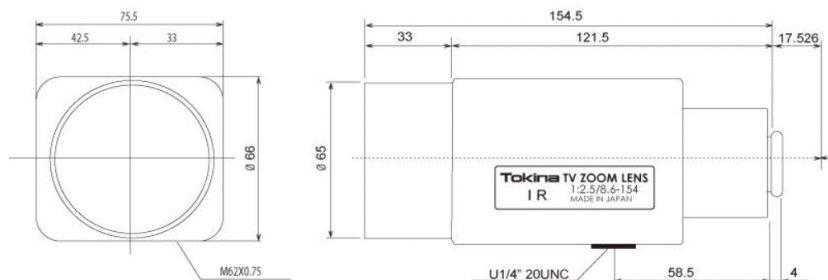

APPEARANCE

*Design and specifications are subject to change without notice.

Distributed By: Audio Video Supply -- Tel: 1-800-284-2288 -- www.avsupply.com

For design help, accessories or pricing, please contact:
sales@avsupply or call: 1-858-565-1101

AUDIOVIDEO SUPPLY
1-800-284-2288 sales@avsupply.com
www.avsupply.com