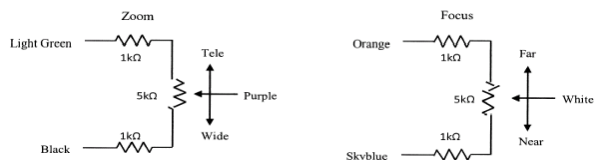

TM18Z8625AIPN-IR f = 8.6 - 154mm F/2.5 Video Auto Iris with Preset

SPECIFICATIONS

MODEL No.	TM18Z8625AI-IR / TM18Z8625AIPN-IR	
IMAGE FORMAT	1/2"	
MOUNT	C	
FOCAL LENGTH	8.6 - 154.0mm	
APERTURE	F1 : 2.5	
APERTURE RANGE	F2.5 - 360	
ANGLE OF VIEW	DIAGONAL	W48.9° - T3.0°
	HORIZONTAL	W40.6° - T2.4°
	VERTICAL	W30.8° - T1.8°
M. O. D.	2.0m	
BACK FOCAL LENGTH	14.2mm	
FILTER SIZE	M62mm P=0.75	
DIMENSIONS(mm)	W75.5 x H66.0 x L154.5mm	
WEIGHT	770g / 780g	
OPERATING TEMPERATURE	-10°C ~ +50°C	
CONTROLS	IRIS: Video Auto, FOCUS: Motorized, ZOOM: Motorized	

• VIDEO AUTO IRIS

INPUT VOLTAGE	DC+8.5V ~ +16V
CURRENT CONSUMPTION	Max. 40mA
INPUT SIGNAL	VS or V Signal
IRIS ACCURACY	±15% (Video Signal Level)
SENSITIVITY	0.5~1.0Vp-p (Video Signal)
RESPONSE SPEED	Approx. 3 Seconds

• FOCUS / ZOOM

INPUT VOLTAGE	DC+8V ~ +12V
CURRENT CONSUMPTION	Max. 80mA
MOTORIZATION SPEED	4 ~ 7 Sec. (Adjustable)

CABLE CONNECTIONS

■ VIDEO AUTO IRIS (4-Wire shield cable)

CABLE COLOR	CONNECTION
RED	Power (DC+8.5V ~ +16V)
WHITE	VS or V Signal
GREEN	Not Used
BLACK	Ground

■ ZOOM / FOCUS

CONTROL	CABLE COLOR	POLARITY	DIRECTION
ZOOM	RED	+ (-)	Wide (Tele)
	GRAY	- (+)	
FOCUS	BLUE	+ (-)	Inf. (Near)
	YELLOW	- (+)	

■ POTENTIOMETER-PRESET (TM18Z8625AIPN-IR Only)

CONTROL	CABLE COLOR	CONNECTION
ZOOM	Light Green	Pot. Supply
	Purple	Zoom Pot. Wiper
	Black	GND
FOCUS	Orange	Pot. Supply
	White	Focus Pot. Wiper
	Light Blue	GND

Wiring details for potentiometer-preset