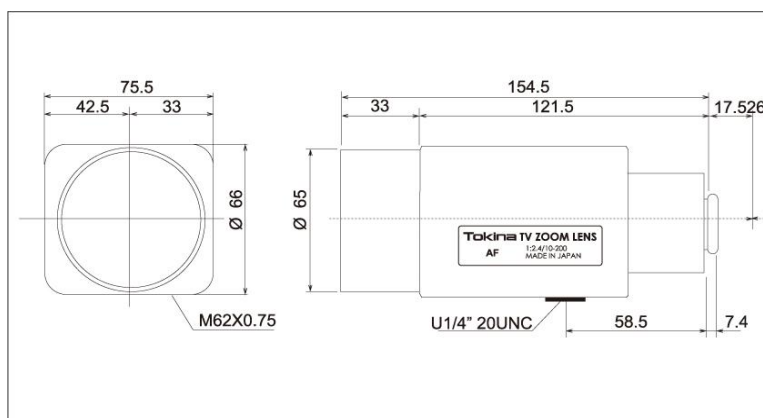

Tokina

Auto-focus MOTORIZED ZOOM LENS

E-mail: cctv@tokina.co.jp

TM20Z1024AF f = 10-200mm F2.4 AUTO IRIS

SPECIFICATION

MODEL NUMBER		TM20Z1024AF	
IMAGE FORMAT		1/2inch	
FOCAL LENGTH		10-200mm	
MAXIMUM APERTURE		F2.4	
APERTURE RATIO		F2.4-360	
BACK FOCAL LENGTH		11.1mm	
M.O.D.		1.8m	
ANGLE OF VIEW	DIAGONAL	W42.4°	T2.2°
	HORIZONTAL	W37.8°	T1.8°
	VERTICAL	W26.4°	T1.4°
FILTER SIZE		M62.0mm P=0.75	
DIMENSIONS		W66.0xH75.5xL154.5mm	
WEIGHT		780g	
OPERATING TEMPERATURE RANGE		-10°C~50°C	
OPERATING HUMIDITY RANGE		30%~70%	
MOUNT		C	

●AUTO IRIS

INPUT VOLTAGE	DC+8V-16V
CURRENT CONSUMPTION	40mA OR LESS
INPUT SIGNAL	VS OR V SIGNAL
IRIS ACCURACY	±15% AT VIDEO SIGNAL LEVEL
SENSITIVITY	0.5~1.0Vp-p AT VIDEO SIGNAL LEVEL
RESPONSE SPEED	APPROX.3 SECONDS

●FOCUS/ZOOM

INPUT VOLTAGE	DC+6V-12V
CURRENT CONSUMPTION	60mA OR LESS
MOTORIZATION SPEED	Variable

■CABLE CONNECTION

●ZOOM

RED	(+V)Zoom OUT
Grey	(+V)Zoom IN

●FOCUS

YELLOW	(+V)FOCUS NEAR
BLUE	(+V)FOCUS FAR

● IRIS

GREEN	(+V)IRIS OPEN
BROWN	(+V)IRIS CLOSE

DESIGN AND SPECIFICATIONS ARE SUBJECT TO CHANGE WITHOUT NOTICE

PRINTED IN JAPAN

Distributed By: Audio Video Supply -- Tel: 1-800-284-2288 -- www.avsupply.com

For design help, accessories or pricing, please contact:
sales@avsupply or call: 1-858-565-1101

AUDIOVIDEO SUPPLY
1-800-284-2288 sales@avsupply.com
www.avsupply.com