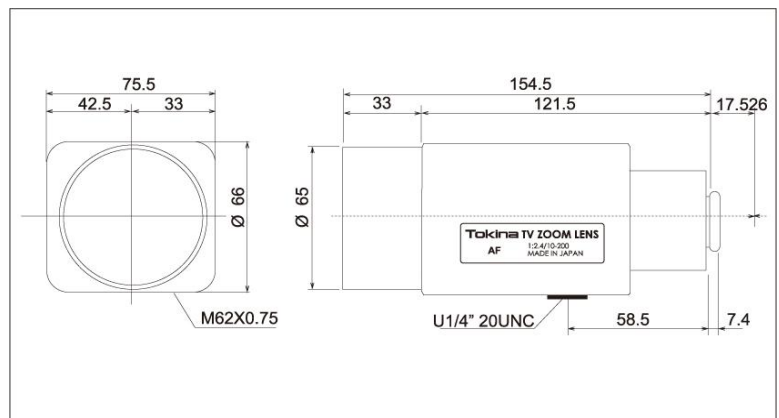

■CABLE CONNECTION

●ZOOM

RED	(+V)Zoom OUT
Grey	(+V)Zoom IN

●FOCUS

YELLOW	(+V)FOCUS NEAR
BLUE	(+V)FOCUS FAR

●IRIS

GREEN	(+V)IRIS OPEN
BROWN	(+V)IRIS CLOSE

DESIGN AND SPECIFICATIONS ARE SUBJECT TO CHANGE WITHOUT NOTICE