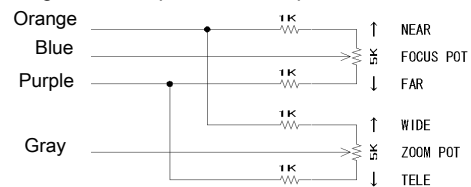

IRIS/ZOOM/FOCUS Controls	IRIS	ZOOM	FOCUS
INPUT VOLTAGE	DC+6 ~ +12V	DC+6 ~ +12V	DC+6 ~ +12V
CURRENT CONSUMPTION	Max. 30mA	Max. 60mA	Max. 60mA
MOTORIZATION SPEED	Approx. 4.5 sec.	Approx. 4 sec.	Approx. 4 sec.

CABLE CONNECTIONS

FUNCTION	CABLE COLOR	POLARITY	DIRECTION
IRIS	YELLOW	+ (-)	Open (Close)
	BROWN	- (+)	
ZOOM	GREEN	+ (-)	Wide (Tele)
	WHITE	- (+)	
FOCUS	BLACK	+ (-)	Inf. (Near)
	RED	- (+)	

POTENTIOMETER-PRESET (TM22Z1022NPN Only)

CABLE COLOR	CONNECTION
ORANGE	Pot. Supply
BLUE	Focus Pot. Wiper
PURPLE	Pot. Return
GRAY	Zoom Pot. Wiper

Wiring details for potentiometer-preset

APPERANCE

*Design and specifications are subject to change without notice.