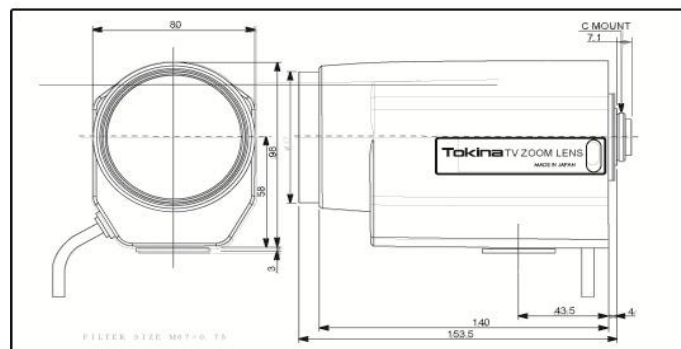

APPERANCE

*Design and specifications are subject to change without notice.

Distributed By: Audio Video Supply -- Tel: 1-800-284-2288 -- www.avsupply.com

For design help, accessories or pricing, please contact:
sales@avsupply or call: 1-858-565-1101

AUDIOVIDEO SUPPLY
1-800-284-2288 sales@avsupply.com
www.avsupply.com