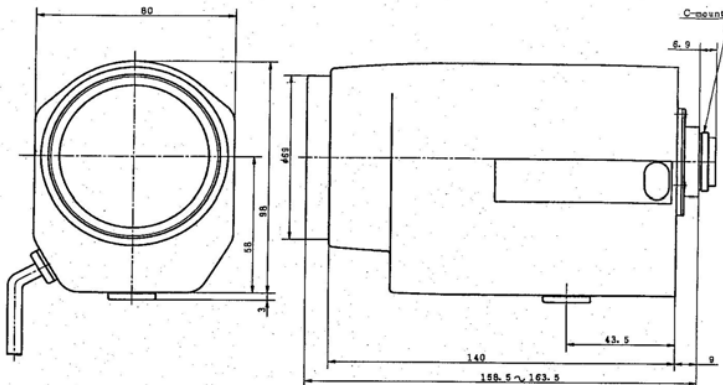

TM22Z1328AI

f=13-280mm F1:2.8-360 AUTO IRIS

TM22Z1328GAIDC

f=13-280mm F1:2.8-360 DC IRIS

TM22Z1328AIPN

f=13-280mm F1:2.8-360 AUTO IRIS with Preset

■SPECIFICATION

Image Format	1/2 inch (1/3 inch)	
Focal length	13-280mm	
Maximum Aperture	F:2.8	
Aperture Range	F:2.8 - 360	
Back Focal Length	11.00mm	
M.O.D	1.8m	
Angle of View ( )=1/3"	Diagonal	W33.03°(25.14°) T1.68°(1.27°)
	Horizontal	W26.76°(20.23°) T1.37°(1.02°)
	Vertical	W20.23°(15.24°) T1.02°(0.77°)
Filter Size	M67mm P=0.75	
Dimensions	W80.0XH101.0XL168.7	
Weight	800g	
Temperature Range	-10°C ~ +45°C	
Humidity Range	30% - 70%	
Mount	C Mount	

●AUTO IRIS (AI/AIPN)

Input Voltage	DC+8-16V
Current Consumption	30mA or Less
Input Signal	VS or V signal
Iris Accuracy	±15% at Video Signal Level
Sensitivity	0.5-1.0V-p-p at Video Signal Level
Response Speed	Approx. 1.5 Seconds

●Focus/Zoom

Input Voltage	DC+6 - 12V
Current Consumption	60mA or less
Response Speed	Approx. 4.5 Seconds

■Apperance

*Design and specifications are subject to change without notice