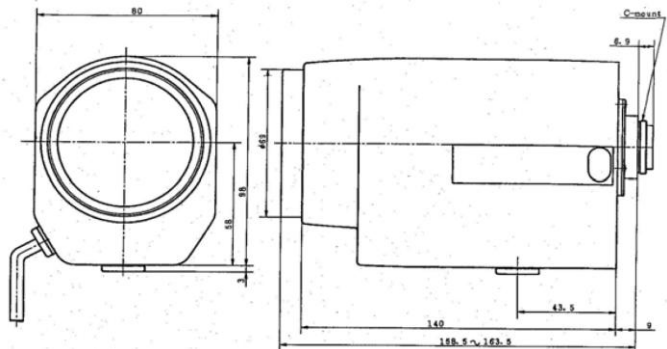

APPERANCE

*Design and specifications are subject to change without notice.

For design help, accessories or pricing, please contact:
sales@avsupply or call: 1-858-565-1101

AUDIOVIDEO SUPPLY
1-800-284-2288 sales@avsupply.com
www.avsupply.com

Distributed By: Audio Video Supply -- Tel: 1-800-284-2288 -- www.avsupply.com