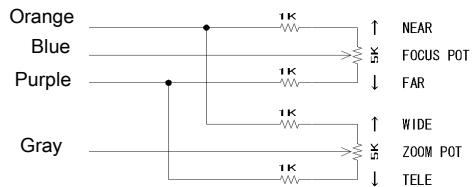

CABLE CONNECTIONS

IRIS/ZOOM/FOCUS

CONTROL	CABLE COLOR	POLARITY	DIRECTION
IRIS	YELLOW	+ (-)	Open (Close)
	BROWN	- (+)	
ZOOM	GREEN	+ (-)	Wide (Tele)
	WHITE	- (+)	
FOCUS	BLACK	+ (-)	Inf. (Near)
	RED	- (+)	

POTENTIOMETER-PRESET (TM22Z1328NPN Only)

CABLE COLOR	CONNECTION
ORANGE	Pot. Supply
BLUE	Focus Pot. Wiper
PURPLE	Pot. Return
GRAY	Zoom Pot. Wiper

Wiring details for potentiometer-preset

APPERANCE

*Design and specifications are subject to change without notice.