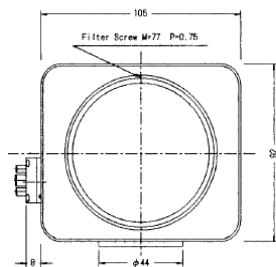

APPEARANCE

* Design and Specifications are subject to change without notice.

For design help, accessories or pricing, please contact:
sales@avsupply or call: 1-858-565-1101

AUDIOVIDEO SUPPLY
1-800-284-2288 sales@avsupply.com
www.avsupply.com

Distributed By: Audio Video Supply -- Tel: 1-800-284-2288 -- www.avsupply.com