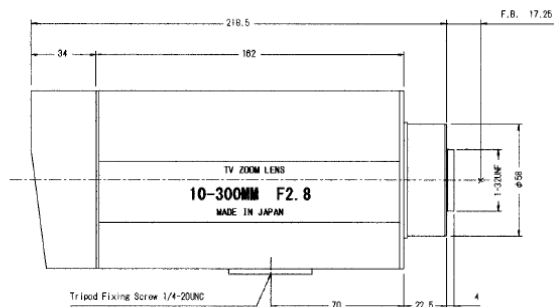

APPEARANCE

* Design and Specifications are subject to change without notice.

For design help, accessories or pricing, please contact:
sales@avsupply or call: 1-858-565-1101

AUDIOVIDEO SUPPLY
1-800-284-2288 sales@avsupply.com
www.avsupply.com

Distributed By: Audio Video Supply -- Tel: 1-800-284-2288 -- www.avsupply.com