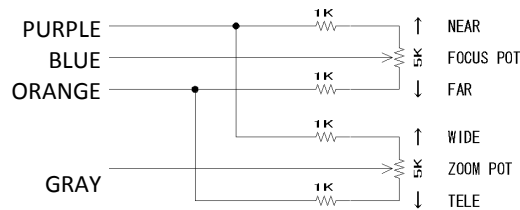

TM30Z1028GAI-IR f = 10-300mm F/2.8 VIDEO AUTO IRIS
TM30Z1028GAIPN-IR f = 10-300mm F/2.8 VIDEO AUTO IRIS With Preset

SPECIFICATION

MODEL NUMBER		TM30Z1028GAI-IR / TM30Z1028GAIPN-IR
IMAGE FORMAT		1/2inch
FOCAL LENGTH		10-300mm
MAXIMUM APERTURE		F1 : 2.8
APERTURE RATIO		F1:2.8 - 360
M.O.D.		3m
ANGLE OF VIEW ( ) = 1/3"	HORIZONTAL	W35.5° - T1.2° (W27.0° - T0.9°)
	VERTICAL	W27.0° - T0.9° (W20.4° - T0.7°)
FILTER SIZE		M77mm, P=0.75
BACK FOCAL LENGTH		43.27mm
DIMENSIONS		W105 x H92 x L218.5mm
WEIGHT		1.6Kg
OPERATING TEMPERATURE		-10°C ~ 60°C
MOUNT		C

Electrical

VIDEO AUTO IRIS	INPUT VOLTAGE	DC+8 ~ +16V
	CURRENT CONSUMPTION	30mA or Less
	INPUT SIGNAL	VS or V Signal
	IRIS ACCURACY	±15% at Video Signal Level
	SENSITIVITY	0.5 ~ 1.0Vp-p
	RESPONSE SPEED	Approx. 4 Sec.

FOCUS	INPUT VOLTAGE	DC+6 ~ +12V
	CURRENT CONSUMPTION	60mA or Less
	MOTORIZATION SPEED	9.5 Seconds (8V)

ZOOM	INPUT VOLTAGE	DC+6 ~ +12V
	CURRENT CONSUMPTION	80mA or Less
	MOTORIZATION SPEED	5 Seconds (6V)

CABLE CONNECTIONS

• VIDEO AUTO IRIS

CABLE COLOR	CONNECTION
Red	Power (DC8V-16V)
White	VS or V Signal
Green	Not Used
Black	GND

• FOCUS

CABLE COLOR	POLARITY	DIRECTION
Black	+ (-)	Inf. (Near)
Green	- (+)	

• ZOOM

CABLE COLOR	POLARITY	DIRECTION
Red	+ (-)	Wide (Tele)
Yellow	- (+)	

• POTENTIOMETER-PRESET (TM30Z1028GAIPN-IR Only)

CABLE COLOR	CONNECTION
Purple	Pot. Supply
Gray	Zoom Pot. Wiper
Orange	Pot. Return
Blue	Focus Pot Wiper

Wiring details for potentiometer-preset