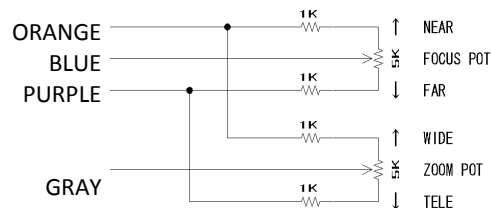

#2 Wiring details for potentiometer-preset