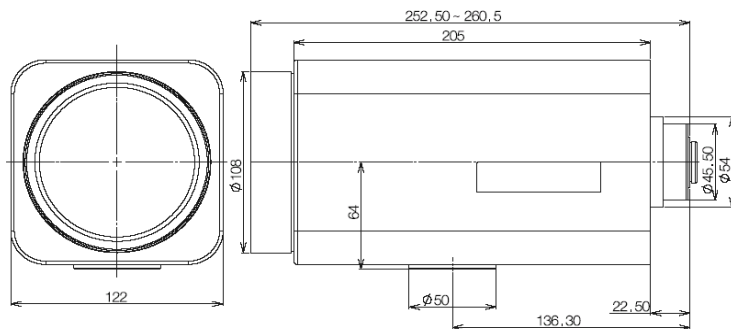

CABLE CONNECTIONS

• IRIS

CABLE COLOR	POLARITY	DIRECTION
Brown	+ (-)	Close (Open)
Yellow	- (+)	

• FOCUS

CABLE COLOR	POLARITY	DIRECTION
Black	+ (-)	Inf. (Near)
Red	- (+)	

• ZOOM

CABLE COLOR	POLARITY	DIRECTION
Green	+ (-)	Wide (Tele)
White	- (+)	

• POTENTIOMETER-PRESET (TM33Z1015NPN Only)

CABLE COLOR	CONNECTION
Orange	Pot. Supply
Gray	Zoom Pot. Wiper
Purple	Pot. Return
Blue	Focus Pot Wiper

Wiring details for potentiometer-preset

APPEARANCE

* Design and Specifications are subject to change without notice.