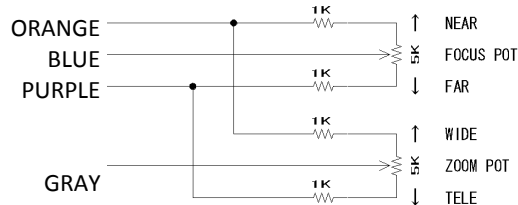

CABLE CONNECTIONS

• IRIS

CABLE COLOR	POLARITY	DIRECTION
Brown	+ (-)	Close (Open)
Yellow	- (+)	

• FOCUS

CABLE COLOR	POLARITY	DIRECTION
Black	+ (-)	Inf. (Near)
Red	- (+)	

• ZOOM

CABLE COLOR	POLARITY	DIRECTION
Green	+ (-)	Wide (Tele)
White	- (+)	

• POTENTIOMETER-PRESET (TM33Z1015NPN Only)

CABLE COLOR	CONNECTION
Orange	Pot. Supply
Gray	Zoom Pot. Wiper
Purple	Pot. Return
Blue	Focus Pot Wiper

Wiring details for potentiometer-preset

APPEARANCE

* Design and Specifications are subject to change without notice.