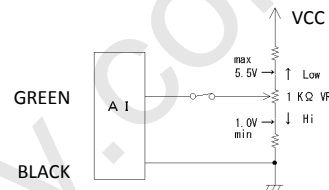

• VIDEO AUTO IRIS (4-Wire shield cable)

CABLE COLOR	CONNECTION
Red	Power (DC8V~16V)
White	VS or V Signal
Green	Level Remote (#1)
Black	GND

#1 Wiring details for auto iris level remote

• FOCUS

CABLE COLOR	POLARITY	DIRECTION
Black	+ (-)	Inf. (Near)
Red	- (+)	

• ZOOM

CABLE COLOR	POLARITY	DIRECTION
Green	+ (-)	Wide (Tele)
White	- (+)	

• POTENTIOMETER-PRESET #2 (TM33Z1015AIPN Only)

CABLE COLOR	CONNECTION
Orange	Pot. Supply
Gray	Zoom Pot. Wiper
Purple	Pot. Return
Blue	Focus Pot Wiper