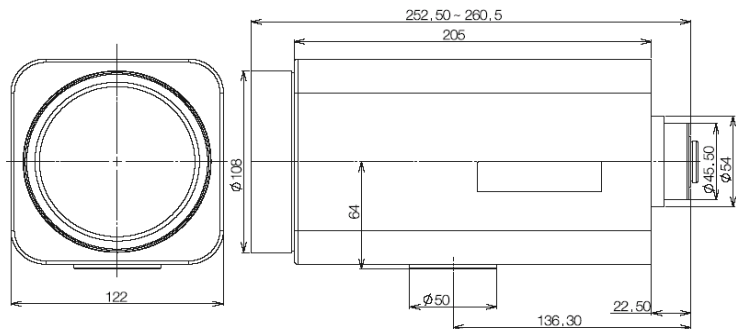

APPEARANCE

* Design and Specifications are subject to change without notice.

For design help, accessories or pricing, please contact:
sales@avsupply or call: 1-858-565-1101