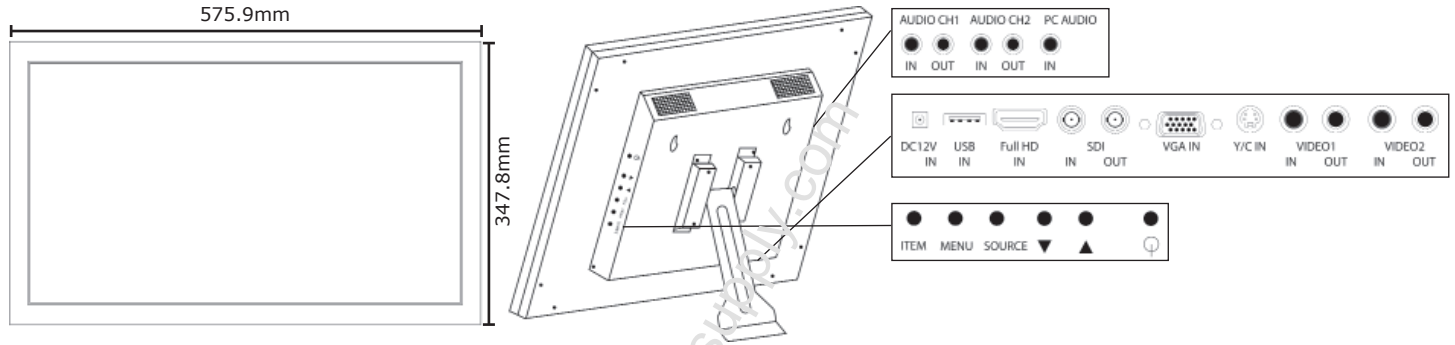

### Product Features

- HD resolution (1920 x 1080)
- SDI video support 1080P @ 50/60Hz (4:2:2)
- Broadcast grade video
- Inputs/outputs:
  - 1 SDI video in/out
  - 1 HDMI in
  - 2 BNC composite video in/out
  - 1 S-video in
  - 1 USB in
  - 1 PC in
- Auto termination (75 Ohms)
- VESA standard bracket (75mm/100mm) and desktop mount
- Easy OSD menu user interface
- 3D comb filter
- 3D de-interlace filter
- Anti-glare panel
- Built-in speaker
- PIP control

### Technical Specifications

Electrical	45M24HD
Operating System	NTSC/ PAL auto select
Picture Size	24" diagonal
Resolution (H x V)	1920 x 1280 (1080P @60fps)
SDI Standards	SD-SDI, HD-SDI, 3G-SDI
Viewable Area	531.3mm x 298.8mm
Data Rates	270Mbs/1.485Gbs/2.97Gbs
Screen Ratio	16:9
Display Colors	16.7M
Brightness	250 nits
Contrast Ratio	1000:1
Response Time	3.5/1.5ms
Backlight	LED
Video Input	2 CH 1Vp-p composite BNC video at 75 Ohms (loop thru) 1 SDI BNC 1 Full HDMI 1 S-Video (Y/C) in 1 USB in 1 VGA (PC-in)
Audio Input	2 Audio (RCA) L/R, 2 PC Audio (Phone Jack)
Video Angle	Left 85°, Right 85°, Up 80°, Down 80°
Lamp Life-time	15,000 hrs
Power Source	12VDC/5A, AC 100~240V 50Hz/ 60Hz
Power Consumption	Approx. 24W

### Mechanical

Dimensions W x H x D	575.9mm x 347.8mm x 56.7mm (22.7" x 13.7" x 2.2")
Weight	5.7 kg (12.57 lbs)