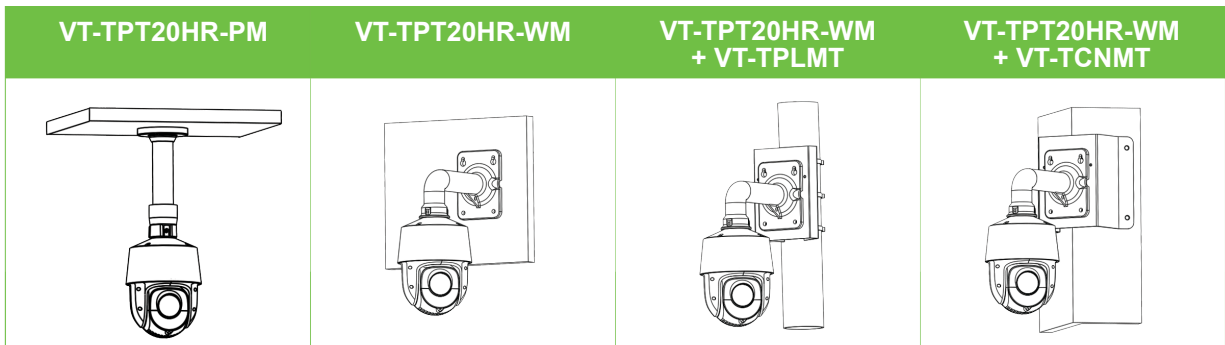

### DIMENSIONS

### ACCESSORIES

VT-TPT20HR-FM

Semi-Flush Ceiling Mount for VT-TPTZ20HR

VT-TPT20HR-WM

Wall Mount for VT-TPTZ20HR

VT-TPT20HR-PM

Pendent/Ceiling Mount for VT-TPTZ20HR

VT-TPLMT

Transcendent Pole Mount Adapter

VT-TCNMT

Transcendent Corner Adapter

**Pair With Transcendent IP NVRs, HDA DVRs, Bridge or Spire Series Recorders!**

Transcendent IP NVRs available in 4, 8, 16, 32, 64 and 128 Channels, and HDA DVRs in 4, 8, 16, 32 Channels