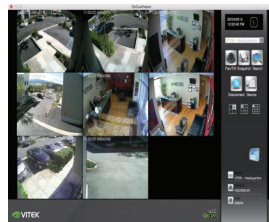

Remote Viewing using Mac OS X