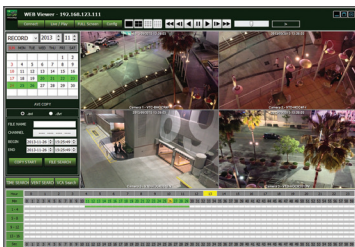

## OnCue IP "P" NVR Series

VT-NV "P" Series Stand-alone Real-time IP Network Video Recorders with Real Time Recording on all channels at 1080P and shares the same local and remote software platform as our award winning On Cue HD-SDI recorders. The Advanced On Cue Central Monitoring software (CMS) is capable of connecting multiple On Cue NVRs and HD-SDI/ EX-SDI recorders. Up to 6 Internal SATA2 HDD Slots support up to 24TB (6 x 4TB HDD) using Advanced HDD Format plus optional eSATA for storage expansion (up to 5 more HDD).

### VT-NV "P" Series: 8, 16, and 32 Channel Real Time 1080P Network Video Recorders

**Features:**

- 8, 16, or 32 Channel Stand-alone Real-time IP Network Video Recorders
- Full HD (720/1080p) Real-time recording, live display and playback
- Panorama (Thumbnail) Search
- HDMI, VGA, and BNC Outputs
- H.264 & MPEG4 Dual Streaming Compression Method
- Plug and Play & Auto configuration for ONVIF compliant and many leading IP Camera models
- P2P (Peer to Peer) camera connection supported by internal Hub
- Health monitoring: Temperature, Fan speed, HDD S.M.A.R.T
- Alarm In/Out
- Per channel Image Adjustment
- Internal 8-Port PoE Switch
- 1 Gigabit LAN Port / 1 Gigabit WAN Port
- Video Analytics with Search Feature (Camera dependant)
- Linear Digital zoom / Automatic sequencing / Freezing
- Quadplex (Live / Record / playback / network)
- Remote Viewing via CMS Software, Internet Explorer, and Mobile Phones (iOS/Android)
- Web-based remote configuration
- Supports up to 24GB Internal Storage (6x4TB)
- eSATA for storage extension of up to 5 more HDD
- Bidirectional Audio Support
- Dual Recording and/or RAID 5 for data integrity
- RS485 Communication port