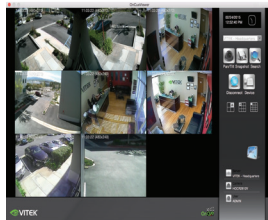

Remote Viewing using Mac OS X