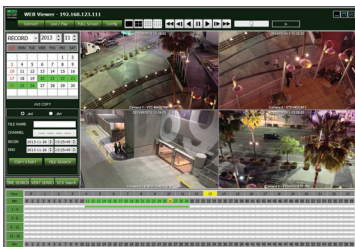

OnCue IP "S" NVR Series

VT-NV "S" Series Stand-alone Real-time IP Network Video Recorders with Real Time Recording on all channels at 1080P and shares the same local and remote software platform as our award winning On Cue HD-SDI recorders. The Advanced On Cue Central Monitoring software (CMS) is capable of connecting multiple On Cue NVRs and HD-SDI/EX-SDI recorders. Up to 3 Internal SATA2 HDD Slots support up to 12TB (3 x 4TB HDD) using Advanced HDD Format plus optional eSATA for storage expansion (up to 5 more HDD).

VT-NV "S" Series: 4, 8, and 16 Channel Real Time 1080P Network Video Recorders

Features:

- 4, 8 or 16 Channel Stand-alone Real-time IP Network Video Recorders
- Full HD (1080p) Real-time recording with 120fps live display & playback
- Panorama (Thumbnail) Search
- HDMI, VGA, and BNC Outputs
- H.264 & MPEG4 Dual Streaming Compression Method
- Plug and Play & Auto configuration for ONVIF compliant and many leading IP Camera models
- P2P (Peer to Peer) camera connection supported by internal Hub
- Auto Port Forwarding supported by uPnP
- Health monitoring: Temperature, Fan speed, HDD S.M.A.R.T
- Alarm In/Out
- Per channel Image Adjustment
- Internal 4-Port PoE Switch
- 1 Gigabit LAN Port / 1 Gigabit WAN Port
- Video Analytics with Search Feature (Camera dependent)
- Linear Digital zoom / Automatic sequencing / Freezing
- Quadplex (Live / Record / playback / network)
- Remote Viewing via CMS Software, Internet Explorer, and Mobile Phones (iOS/Android)
- Web-based remote configuration
- Supports up to 12GB Internal Storage (3x4TB - VT-NV800S/VT-NV1600S) / 8GB Internal Storage (2x4TB - VT-NV400S)
- eSATA for storage extension of up to 5 more HDD (VT-NV800S/VT-NV1600S)
- RS485 Communication port
- Bidirectional Audio Support
- Dual Recording mode for data integrity