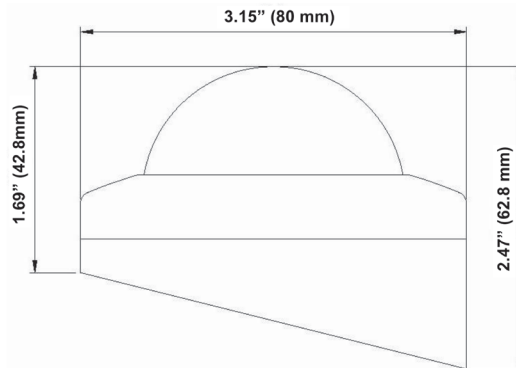

VTD-MD2T7CH

2.1 Megapixel HD-TVI/CVBS Indoor/Outdoor Angled Mini Dome Camera with Polished Chrome Finish

Unique slanted base design.

FEATURES

- 1/3" 2.1 MegaPixel Progressive Scan CMOS Sensor
- HD-TVI & CVBS Video Output
- 2.9mm Lens Included (8 and 16mm also available)
- Digital Wide Dynamic Range (D-WDR)
- 2D-DNR - Two Dimensional Motion Adaptive Noise Reduction
- Detachable External OSD Joystick Controller
- Advanced OSD Functions: BLC/HLC, D-WDR, Motion detection, Privacy mask, Flip, DeFog
- Over 1500' HD Video Transmission (Depending on cable characteristics and integrity)
- Can be Semi-Flush or Surface Mounted
- IP-66 Rated Weather Resistant Aluminum Enclosure w/Polished Chrome Finish
- 12VDC Operation

HD-TVI

(888) VITEK-70 | WWW.VITEKCCTV.COM
28492 Constellation Road Valencia, CA 91355

An Eye On Innovation

Detailed Specifications

Imaging Sensor	1/3" Progressive Scan CMOS Sensor
Video Output	HD-TVI by BNC - CVBS by BNC
Resolution	2.1 MegaPixel (1920 x 1080)
Effective Pixels	1920(H) x 1080(V)
S/N Ratio	More than 39.9dB (AGC Off)
Sensitivity	0.1 Lux
Lens Type	2.9mm Lens Included (3.6, 6, 8, 12 and 16mm also available)
DAY / NIGHT	Auto
White Balance	Auto
DNR	2D-DNR
Advanced OSD Features	BLC/HLC, D-WDR, Motion detection, Privacy mask, Flip, DeFog
Weather Resistance Rating	IP-66
Operating Conditions	14° ~ 122°F (-10° ~ +50°C) < 80% RH
Input Voltage	12VDC
Power Consumption (12VDC)	100mA
Weight	14.11 Oz. (400g)
Dimensions (W x H x L)	3.15" x 1.69"/2.47" (80mm x 42.8mm/62.8mm)