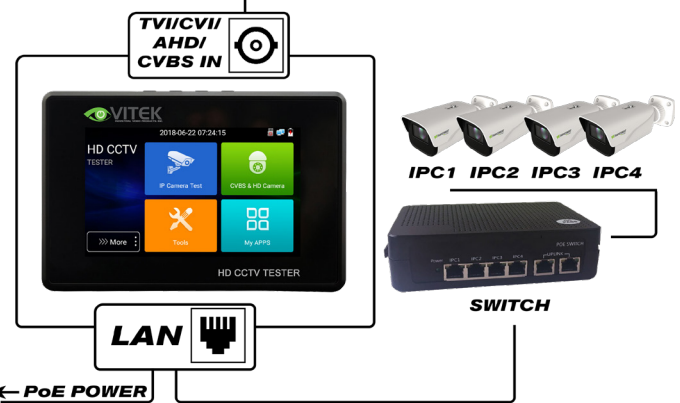

FUNCTIONALITY

(888) VITEK-70 | WWW.VITEKCCTV.COM
28492 Constellation Road Valencia, CA 91355

An Eye On Innovation