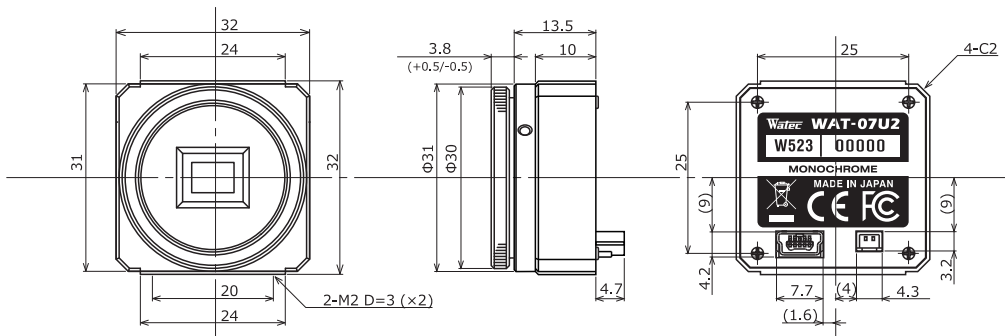

## Dimensions

## Specifications

Pick-up element	1/2.8 inch CMOS image sensor	
Number of effective pixels	1945(H) × 1097(V)	
Unit cell size	2.9µm(H) × 2.9µm(V)	
Imaging system	-	
Synchronizing system	Internal	
Scanning system	Progressive	
Output size	1920x1080, 1280x720, 640x480, 320x240	
Max. frame rate	30 fps	
Video compression	MJPG, YUY2	
Video output	USB Video Class (Compatible)	
Resolution (H)	More than 800TVL (Center)	
Minimum illumination	0.002 lx F1.4 (AGC ON=36dB, Shutter=OFF)	
	0.0005 lx F1.4 (AGC ON=36dB, Shutter=1/7.5 sec.)	
S/N	-	
Function settings	Camera Viewer	
AE mode	Fixed	1/15, 1/7.5, 1/4 sec.
		1/30, 1/60, 1/120, 1/250, 1/500, 1/1000, 1/2000, 1/4000, 1/8000 sec.
	EI	1/30 - 1/8000 sec. 1/7.5 - 1/8000 sec.
White balance	-	
AGC	ON	0 - 36dB
	OFF	-
MGC	0 - 72dB (1dB step)	
Gamma characteristics	γ=USER (Level adjustable)	
Noise reduction	-	
Wide dynamic range	-	
Lens iris	-	
Back light compensation	BLC	
White blemish correction	-	
Sharpness	Level adjustable	
Defog	-	
Digital zoom	×1, ×1.38, ×2.25 *1	×1, ×1.2, ×1.5 *2
Privacy mask	-	
Mirror image	-	
Freeze	-	
Motion detection	-	
Neg.image	-	
Interface	USB (High speed), 2P connector (Snap shot)	
Power supply	USB +5V	
Power consumption	0.65W (130mA)	
Operating temperature	-10 - +50°C	
Storage temperature	-30 - +70°C	
Operating / Storage humidity	95% RH or less (Without condensation)	
Lens mount	CS mount (Back focus adjustable)	
Cable length	Shorter than 3.0m recommended	
Weight	Approx. 35g	
Accessories	Hex wrench, Camera bracket, EX cable, USB cable	
Recommended System Specifications	CPU	Intel® Core TM i Series
	RAM	2GB or larger
	Others	USB2.0 Port, 1920×1080 or better resolution display
Operation Confirmed OS	Windows 10 32bit/64bit	

\*1: Output format: 640x480 \*2: Output format: 1280x720

Accessories Options