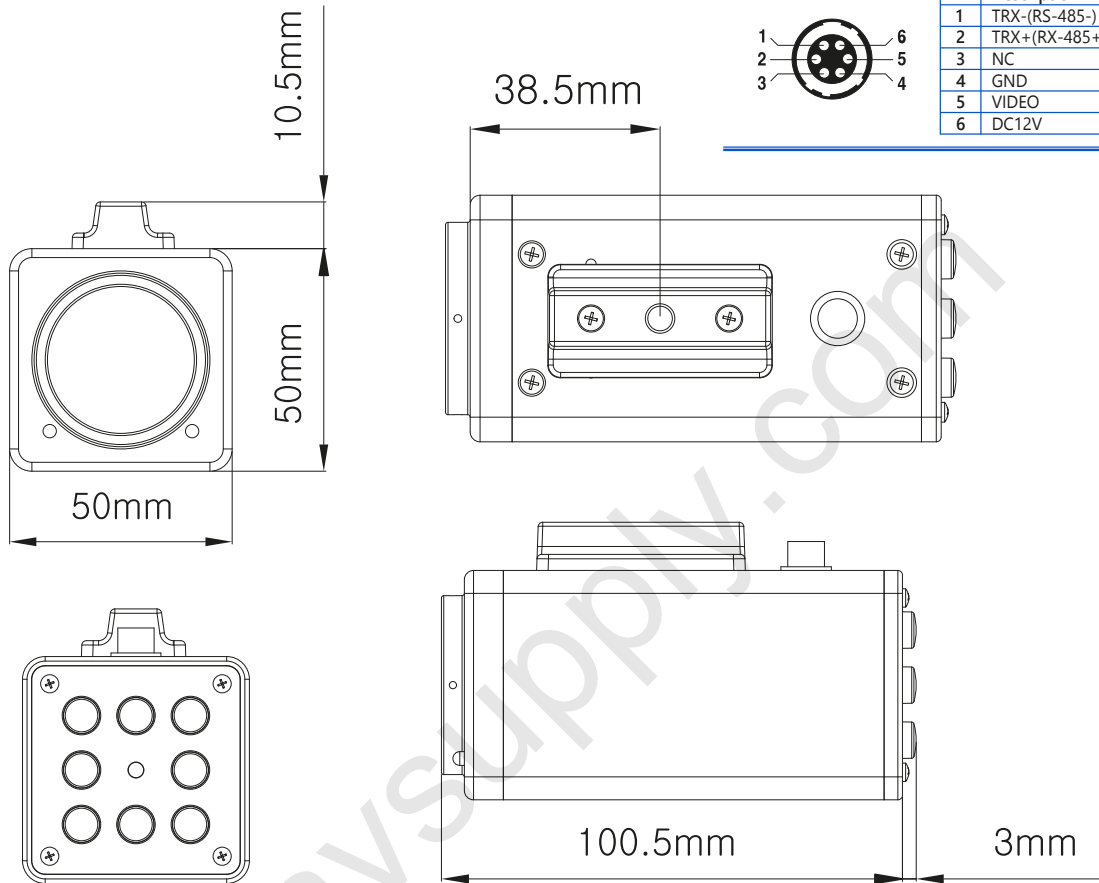

High Resolution Day & Night 10x Zoom Camera

WDAC-1212X

DIMENSIONS

Distributed By: Audio Video Supply -- Tel: 1-800-284-2288 -- www.avsupply.com

weldex.com
oem@weldex.com
Tel: (714) 761-2100 [USA]
Fax: (714) 761-3811 [USA]
Tel: +49 (0)2102 528 2803 [GER]
Fax: +49 (0)2102 528 2804 [GER]

© 2014 Weldex
6751 Katella Avenue, Cypress, CA 90630 [USA]
Broichhof Strasse 5 D-40880 Ratingen, Germany [GER]

WELDEX

For design help, accessories or pricing, please contact:
sales@avsupply or call: 1-858-565-1101