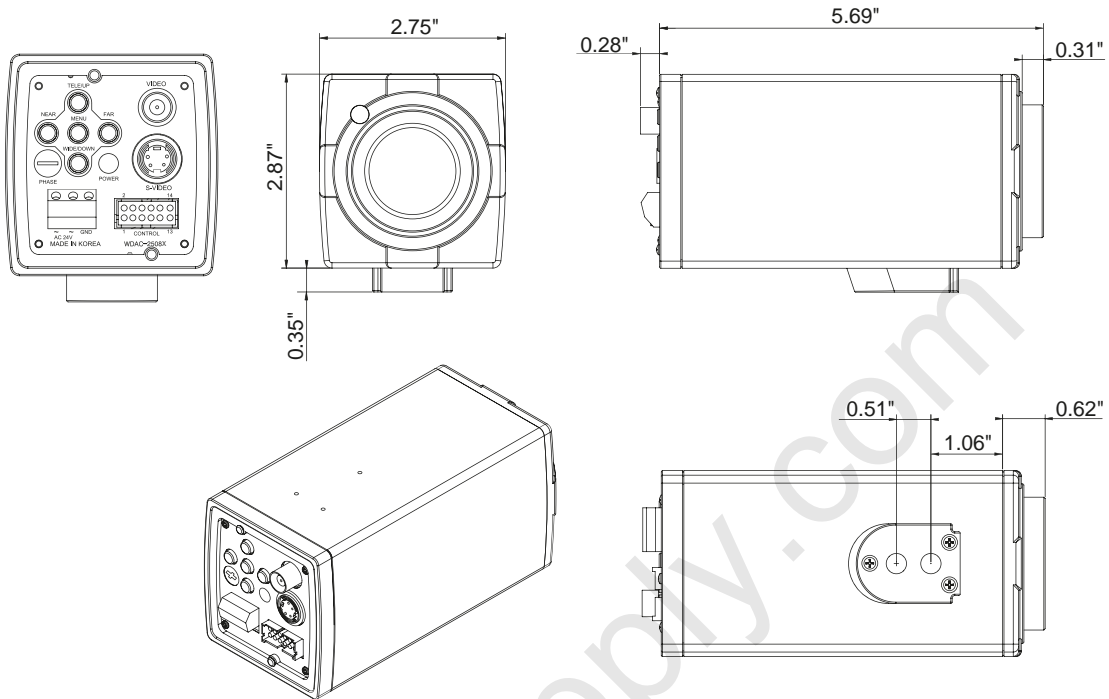

© 2014 Weldex

6751 Katella Avenue, Cypress, CA 90630 [USA]
Broichhof Strasse 5 D-40880 Ratingen, Germany [GER]

Digital High Resolution Power Zoom Camera

WDAC-2508X

DIMENSIONS

Negative/positive	Focus (auto/manual/one shot)
Digital zoom (X2 ~ x10)	Manual focus (near/far)
IRIS control (auto/manual)	Manual white balance (RGB up/down)
AGC (high/medium/low)	On screen display menu (on/off)
White balance (auto/manual/indoor/outdoor/ATW)	28 step shutter speed control
64 positions zoom/focus preset	Back light compensation (on/off/auto)
Internal / external sync	Color (on/off)
Power on/off	Mirror (on/off)
Quick zoom control (Tele/wide)	Day & night function (on/off/auto)