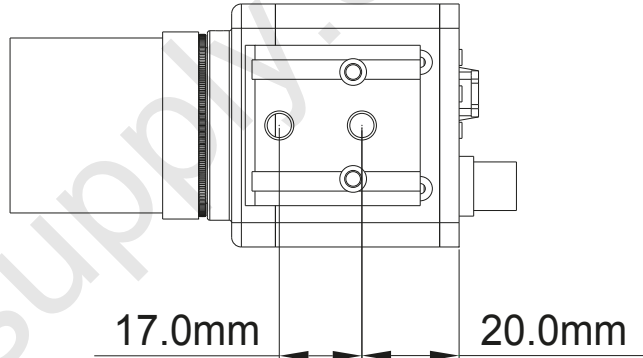

1-800-284-2288 sales@avsupply.com
www.avsupply.com

1/3" High Resolution Digital OSD Camera

WDAC-4288WD

DIMENSIONS

Distributed By: Audio Video Supply -- Tel: 1-800-284-2288 -- www.avsupply.com

weldex.com
oem@weldex.com
Tel: (714) 761-2100 [USA]
Fax: (714) 761-3811 [USA]
Tel: +49 (0)2102 528 2803 [GER]
Fax: +49 (0)2102 528 2804 [GER]