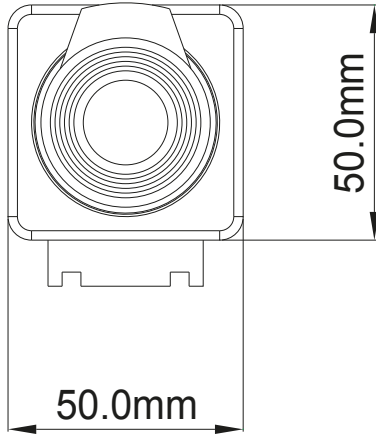

1-800-284-2288 sales@avsupply.com
www.avsupply.com

1/3" High Resolution Digital OSD Camera

WDAC-4288WD

DIMENSIONS

Distributed By: Audio Video Supply -- Tel: 1-800-284-2288 -- www.avsupply.com

weldex.com
oem@weldex.com
Tel: (714) 761-2100 [USA]
Fax: (714) 761-3811 [USA]
Tel: +49 (0)2102 528 2803 [GER]
Fax: +49 (0)2102 528 2804 [GER]