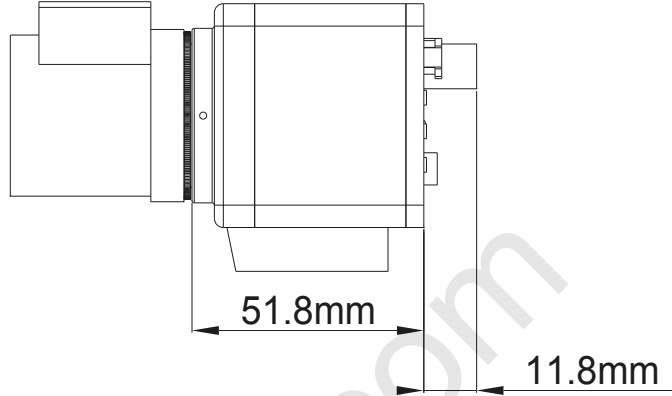

1-800-284-2288 sales@avsupply.com
www.avsupply.com

1/3" High Resolution Digital OSD Camera

WDAC-4288WD

DIMENSIONS

Distributed By: Audio Video Supply -- Tel: 1-800-284-2288 -- www.avsupply.com

weldex.com
oem@weldex.com
Tel: (714) 761-2100 [USA]
Fax: (714) 761-3811 [USA]
Tel: +49 (0)2102 528 2803 [GER]
Fax: +49 (0)2102 528 2804 [GER]