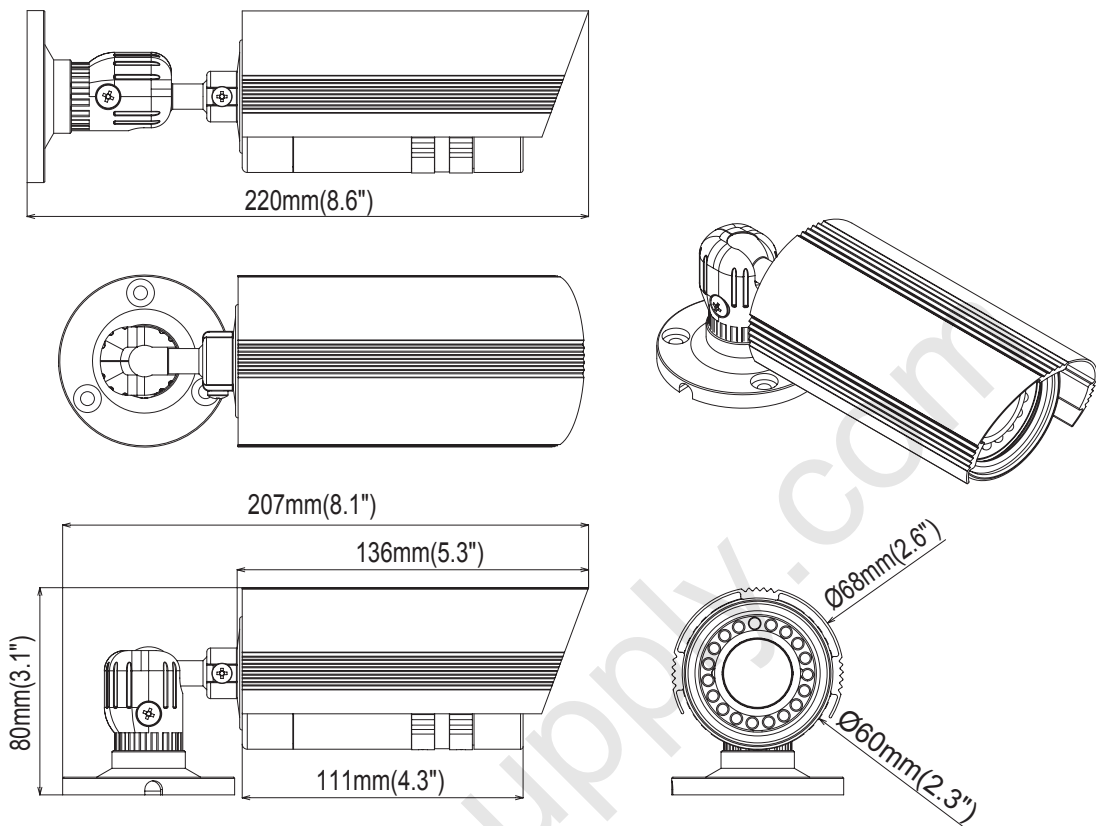

SPECIFICATION

Image sensor	1/3" SONY super HAD CCD
Effective pixels	3495 series (H.resolution): NTSC - 768 x 494 / PAL - 752 x 582
H.resolution	3495 series (H. resolution): 480TVL
Min. Illumination	0 Lux (IR LEDs on)
S/N ratio	48dB
Gamma	r=0.45
White balance	Auto white balance
Automatic gain control	Yes
Video output()	1.0Vp-p (75Ohm composite.)
Power input()	Barrel plug connector
Video output()	BNC connector
Power input()	DC12V
Current consumption	7.2Watts
Lens type	Vari-focal 4.0 ~ 9.0mm auto IRIS
LEDs	(850nm, 20°) x 18ea
LED range	30ft
Dimensions	2.3" DIA. x 4.4" L
Operating temperature	-10°C ~ +60°C (+14°F ~ +140°F)
Housing	Water resistant (weatherproof)
Accessories (optional)	Sunshield // power supply WDADP-12/1A

Vari-Focal Day / Night Bullet Camera with IR LED Illuminators

WDB-3495DN

DIMENSIONS

Distributed By: Audio Video Supply -- Tel: 1-800-284-2288 -- www.avsupply.com

weldex.com
oem@weldex.com
Tel: (714) 761-2100 [USA]
Fax: (714) 761-3811 [USA]
Tel: +49 (0)2102 528 2803 [GER]
Fax: +49 (0)2102 528 2804 [GER]