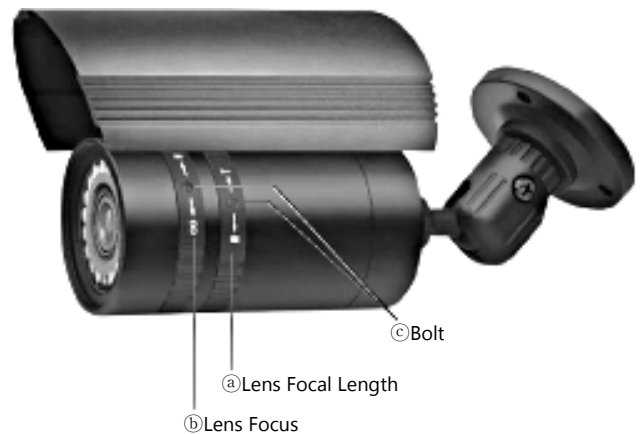

Vari-Focal Day / Night Bullet Camera with IR LED Illuminators

WDB-3495DN

- Infra-red LED Illuminators
- Vari-focal lens with auto IRIS
- Sunshield
- External lens adjustment
- Weatherproof housing
- Cable protected mounting bracket

SPECIFICATION

Image sensor	1/3" SONY super HAD CCD
Effective pixels	3495 series (H.resolution): NTSC - 768 x 494 / PAL - 752 x 582
H.resolution	3495 series (H. resolution): 480TVL
Min. Illumination	0 Lux (IR LEDs on)
S/N ratio	48dB
Gamma	r=0.45
White balance	Auto white balance
Automatic gain control	Yes
Video output()	1.0Vp-p (75Ohm composite.)
Power input()	Barrel plug connector
Video output()	BNC connector
Power input()	DC12V
Current consumption	7.2Watts
Lens type	Vari-focal 4.0 ~ 9.0mm auto IRIS
LEDs	(850nm, 20°) x 18ea
LED range	30ft
Dimensions	2.3" DIA. x 4.4" L
Operating temperature	-10°C ~ +60°C (+14°F ~ +140°F)
Housing	Water resistant (weatherproof)
Accessories (optional)	Sunshield // power supply WDADP-12/1A