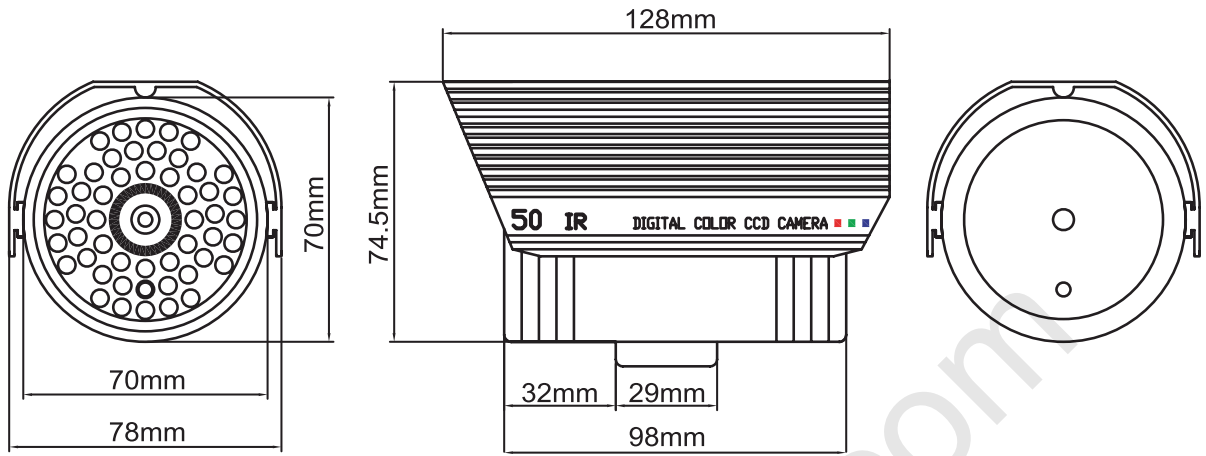

Dimensions

78mm(W) x 74.5mm(H) x 128mm(L)

Weight

Approx.500g

weldex.com
oem@weldex.com
Tel: (714) 761-2100 [USA]
Fax: (714) 761-3811 [USA]
Tel: +49 (0)2102 528 2803 [GER]
Fax: +49 (0)2102 528 2804 [GER]

For design help, accessories or pricing, please contact:
sales@avsupply or call: 1-858-565-1101

Weatherproof Day & Night Camera

WDB-5605FDN

DIMENSIONS

Basic bracket

Color black

Color silver

Distributed By: Audio Video Supply -- Tel: 1-800-284-2288 -- www.avsupply.com

weldex.com
oem@weldex.com
Tel: (714) 761-2100 [USA]
Fax: (714) 761-3811 [USA]
Tel: +49 (0)2102 528 2803 [GER]
Fax: +49 (0)2102 528 2804 [GER]