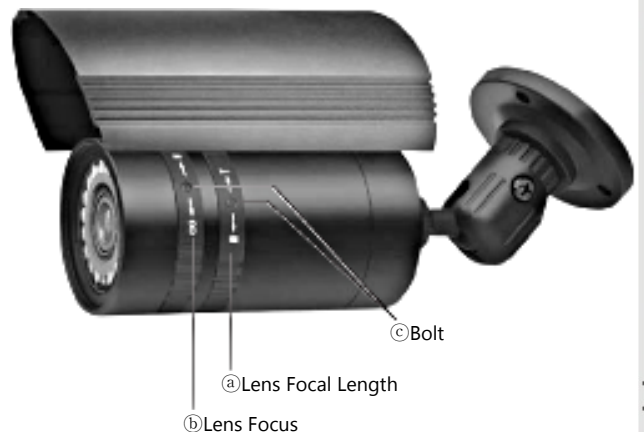

# Vari-Focal Day / Night Bullet Camera

with IR LED Illuminators

WDBAC-3495DN

- Infra-red LED Illuminators
- Vari-focal lens with auto IRIS
- Sunshield
- External lens adjustment
- Weatherproof housing
- Cable protected mounting bracket

## SPECIFICATION

Image sensor	1/3" SONY super HAD CCD
Effective pixels	3495 series (H.resolution): NTSC - 768 x 494 / PAL - 752 x 582
H.resolution	3495 series (H. resolution): 480TVL
Min. Illumination	0 Lux (IR LEDs on)
S/N ratio	48dB
Gamma	r=0.45
White balance	Auto white balance
Automatic gain control	Yes
Video output	1.0Vp-p (75Ohm composite.)
Power input	Bare wire leads
Video output	BNC connector
Power input	AC24V
Current consumption	7.2Watts
Lens type	Vari-focal 4.0 ~ 9.0mm auto IRIS
LEDs	(850nm, 20°) x 18ea
LED range	30ft
Dimensions	2.3" DIA. x 4.4" L
Operating temperature	-10°C ~ +60°C (+14°F ~ +140°F)
Housing	Water resistant (weatherproof)
Accessories (optional)	Sunshield // power supply WDADP-24