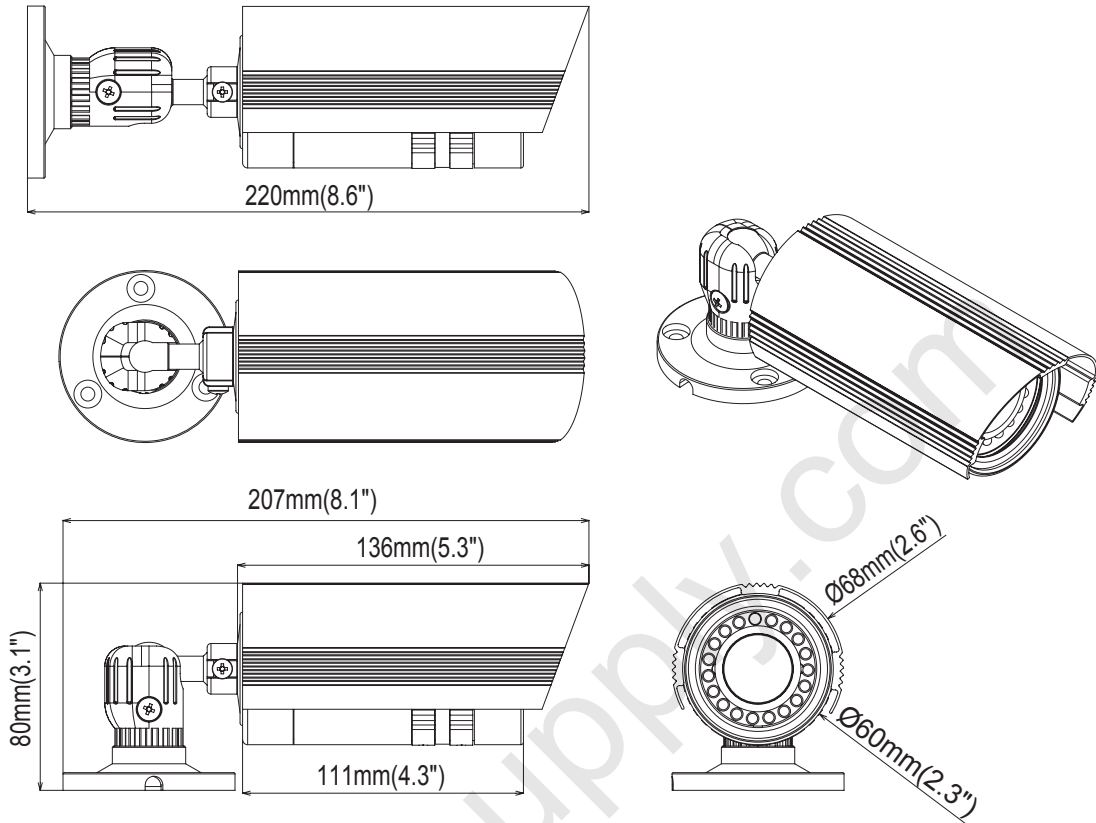

Vari-Focal Day / Night Bullet Camera with IR LED Illuminators

WDBAC-3495DN

DIMENSIONS

Distributed By: Audio Video Supply -- Tel: 1-800-284-2288 -- www.avsupply.com

weldex.com
oem@weldex.com
Tel: (714) 761-2100 [USA]
Fax: (714) 761-3811 [USA]
Tel: +49 (0)2102 528 2803 [GER]
Fax: +49 (0)2102 528 2804 [GER]

© 2014 Weldex
6751 Katella Avenue, Cypress, CA 90630 [USA]
Broichhof Strasse 5 D-40880 Ratingen, Germany [GER]

WELDEX

For design help, accessories or pricing, please contact:
sales@avsupply or call: 1-858-565-1101