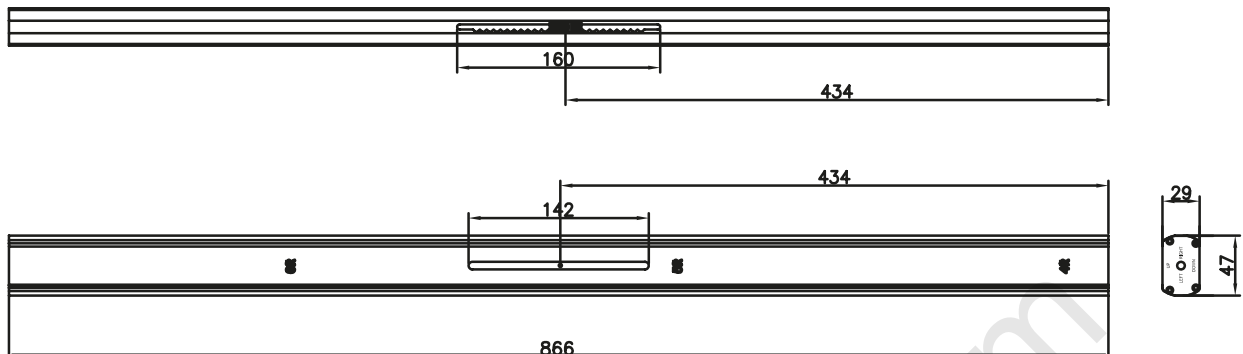

1-800-284-2288 sales@avsupply.com
www.avsupply.com

1/3" High Resolution Face View Camera

WDC-4605XV

DIMENSIONS

Distributed By: Audio Video Supply -- Tel: 1-800-284-2288 -- www.avsupply.com

weldex.com
oem@weldex.com
Tel: (714) 761-2100 [USA]
Fax: (714) 761-3811 [USA]
Tel: +49 (0)2102 528 2803 [GER]
Fax: +49 (0)2102 528 2804 [GER]