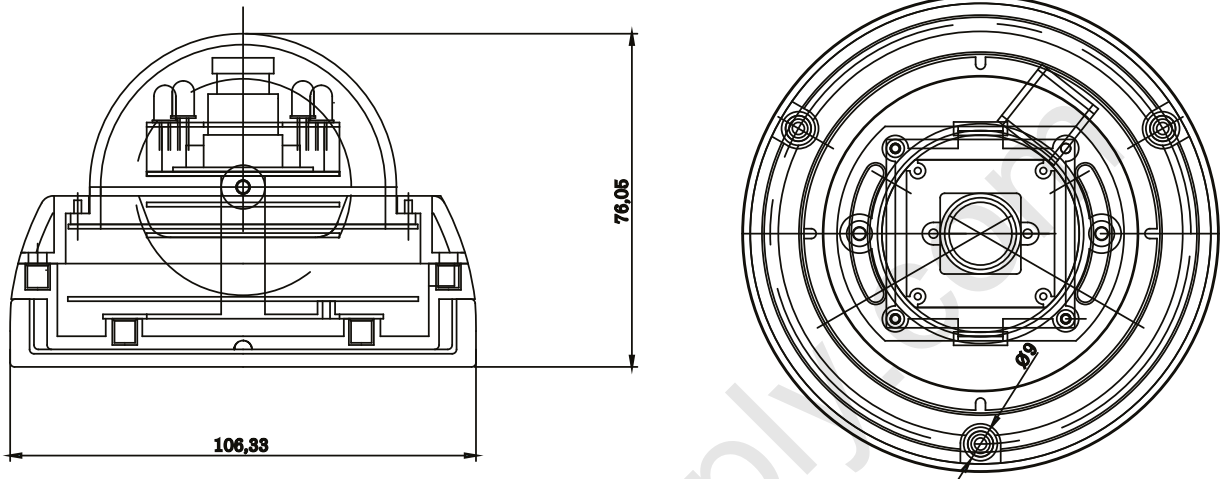

1-800-284-2288 sales@avsupply.com
www.avsupply.com

Megapixel Full HD Armordome Camera

SPECIFICATION

WDD-4399HD

Environmental	Operating temp. / hum.	-10°C ~ +60°C / 10 ~90 RH, non condensing
System	Operating system	Embedded linux
	Dimensions	4.17" x 3.0"
	Weight	-

DIMENSIONS (Unit: mm)

Distributed By: Audio Video Supply -- Tel: 1-800-284-2288 -- www.avsupply.com

weldex.com
oem@weldex.com
Tel: (714) 761-2100 [USA]
Fax: (714) 761-3811 [USA]
Tel: +49 (0)2102 528 2803 [GER]
Fax: +49 (0)2102 528 2804 [GER]