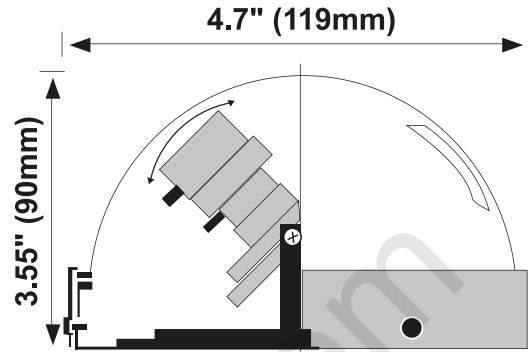

Day / Night Armordome Camera with Infra-red LED Illuminators

WDD-4905DN

／ DIMENSIONS

Surface mount dome camera on ceilings, walls, poles or other solid areas

Color Camera	Image Sensor	Power Req.	Resolution	Lux	Lens
WDD-4900DN	1/3" Color DSP	AC24V	420 TV Lines	0.3	4mm ~ 9mm Vari-focal Auto Iris
WDD-4905DN	1/3" Color DSP	AC24V	570 TV Lines	0.3	4mm ~ 9mm Vari-focal Auto Iris

Distributed By: Audio Video Supply -- Tel: 1-800-284-2288 -- www.avsupply.com

weldex.com
oem@weldex.com
Tel: (714) 761-2100 [USA]
Fax: (714) 761-3811 [USA]
Tel: +49 (0)2102 528 2803 [GER]
Fax: +49 (0)2102 528 2804 [GER]

© 2014 Weldex
6751 Katella Avenue, Cypress, CA 90630 [USA]
Broichhof Strasse 5 D-40880 Ratingen, Germany [GER]

WELDEX

For design help, accessories or pricing, please contact:
sales@avsupply or call: 1-858-565-1101