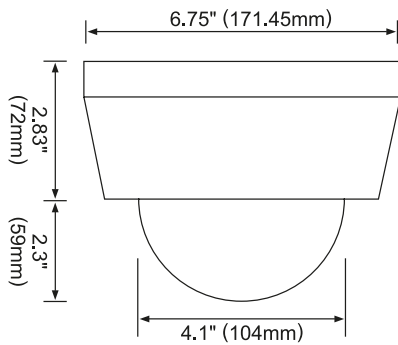

Weatherproof Armordome Camera with Infra-red Illuminators

WDDF-2405DN

／ DIMENSIONS (Unit: mm)

SURFACE MOUNT