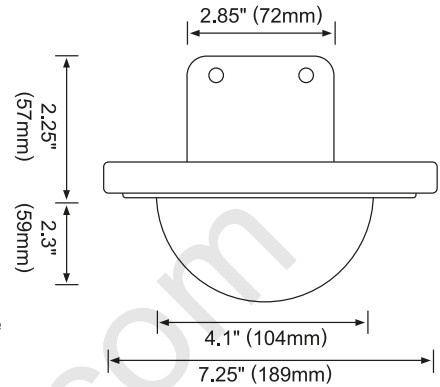

Input voltage	AC24V
Power consumption	200mA or less
Video connector	BNC
Power connector	Bare leads
Pixels	High resolution - 768(H) x 494(V), normal resolution - 512(H) x 492(V)
S/N ratio	More than 48dB
Video output	1.0Vp-p 75Ohm
Qty of LEDs	14
Led frequency	870 nanometer
Construction	Chassis and housing - steel dome - polycarbonate
Lens	4.0mm ~ 9.0mm auto IRIS vari-focal (optional 2.6mm ~ 6.0mm auto IRIS vari-focal)
Finish	Housing - beige (other colors available)
Cable entry	3/4" NPT threaded opening on bottom (surface mount design)
Gimble adjustments	X/Y/Z axis
Adjustment	120° pan / 180° tilt / 70° rotation
Weight	Flush mount - 1.60lbs. / surface mount - 2.80lbs.
Operating temp.	-22°F to +158°F
NEMA rating	Type4 (when installed)
Pendant housing	Part#: WDH-PENT (for use with WDDS series)
Pendant wall mount	Part#: WDH-BRK (for mounting bracket only)
Dome cover color	Tinted (standard), clear, mirrored, and others available upon request
Conduit side entry	Add "C" to part# (WDDS surface mount series only)

1-800-284-2288 sales@avsupply.com
www.avsupply.com

Weatherproof Armordome Camera with Infra-red Illuminators

WDDF-2405DN

／ DIMENSIONS (Unit: mm)

SURFACE MOUNT

FLUSH MOUNT

All armordomes are wall mountable

Note: Flush mount can be installed into double gang box.