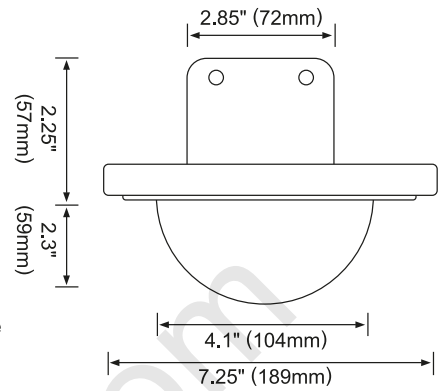

Input voltage	AC24V or DC12V (see chart below)
Power consumption	160mA or less
Video connector	BNC
Power connector	AC24V - bare leads / DC12V - barrel plug
Pixels	High resolution - 768(H) x 494(V), normal resolution - 512(H) x 492(V)
S/N ratio	More than 48dB
Video output	1.0Vp-p 75Ohm
Construction	Chassis and housing - steel dome 0 polycarbonate
Lens	4.0mm ~ 9.0mm auto IRIS vari-focal (optional 2.6 ~ 6.0mm auto IRIS vari-focal)
Finish	Housing - beige (other colors available)
Cable entry	3/4" NPT threaded opening on bottom (surface mount design)
Gimble adjustments	X/Y/Z axis
Adjustment	120° pan / 180° tilt / 70° rotation
Weight	Flush mount - 1.60 lbs. / surface mount - 2.80lbs.
Operating temp.	-22°F ~ +158°F
NEMA rating	Type4 (when installed)
Pendant housing	Part#: WDH-PENT (for use with WDDS series)
Pendant wall mount	Part#: WDH-BRK (for mounting bracket only)
Dome cover color	Tinted (standard), clear, mirrored, and others available
Conduit side entry	Add "C" to part# (WDDS surface mount series only)

1-800-284-2288 sales@avsupply.com
www.avsupply.com

Weatherproof Armordome with Vari-focal Lens

DIMENSIONS (Unit: mm)

WDDF-2405F

SURFACE MOUNT

FLUSH MOUNT

All armordomes are wall mountable

Note: Flush mount can be installed into double gang box.