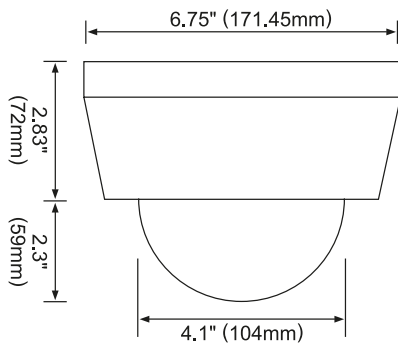

Weatherproof Armordome with Vari-focal Lens

DIMENSIONS (Unit: mm)

WDDF-2405F

SURFACE MOUNT