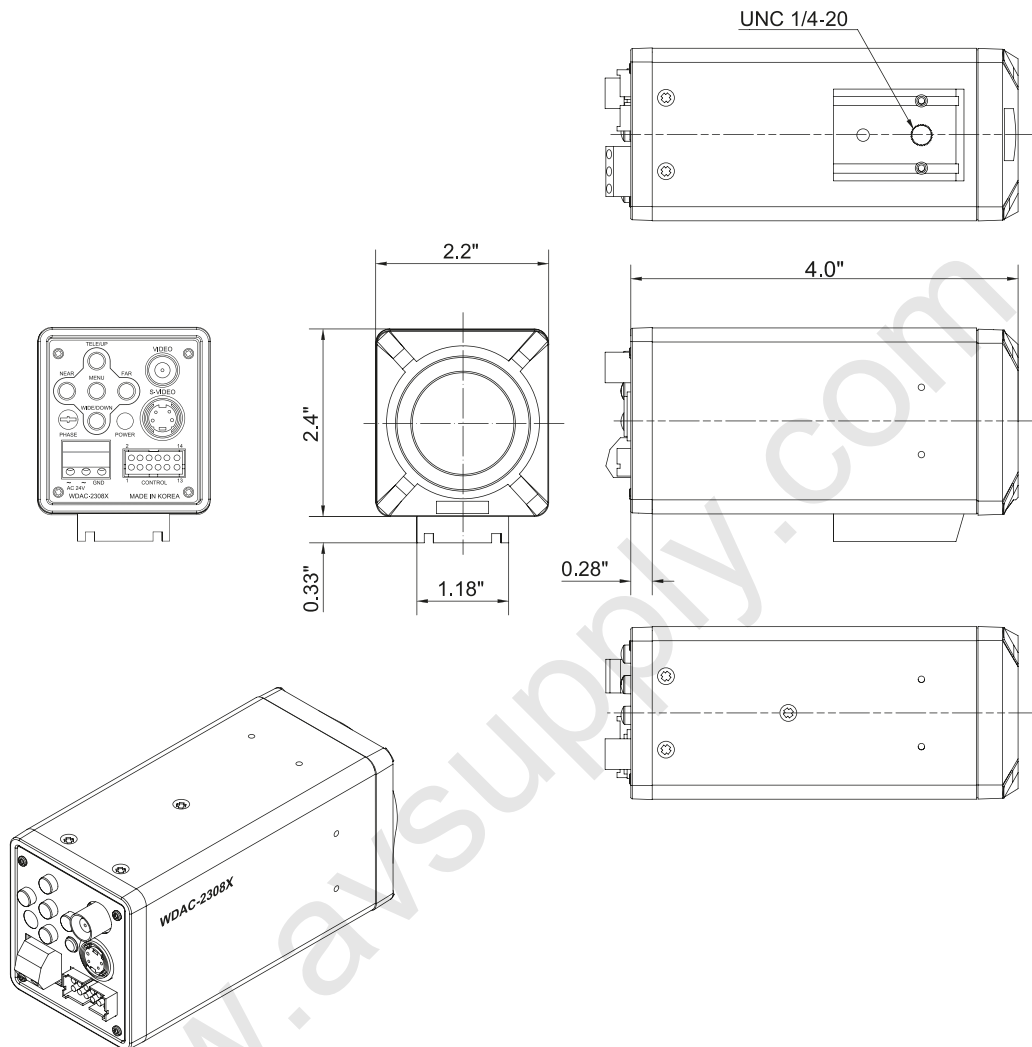

Digital High Resolution Power Zoom Camera

WDN-2308X

DIMENSIONS

Negative/positive	28 step shutter speed control
Digital zoom (x2 ~ x8)	Color (on/off)
IRIS control (auto/manual)	Mirror (on/off)
AGC (8 db ~ 38db adjustable)	Zoom speed (high/medium/low)
White balance (auto/manual/indoor/outdoor/ATW)	AF sensitivity (high/low)
64 positions zoom/focus preset	Communication baud-rate (1,200bps ~ 115,200bps)
Power on/off	AE sensitivity (high/low)
Quick zoom control (tele/wide)	Minimum shooting distance (1cm ~ infinity)
Focus (auto/manual/one shot)	6 area privacy masking