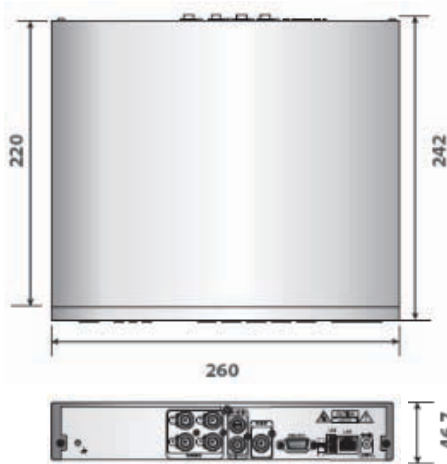

4 Channel H.264 Digital Video Recorder

WDR-4011

／ DIMENSIONS

Distributed By: Audio Video Supply -- Tel: 1-800-284-2288 -- www.avsupply.com

weldex.com
oem@weldex.com
Tel: (714) 761-2100 [USA]
Fax: (714) 761-3811 [USA]
Tel: +49 (0)2102 528 2803 [GER]
Fax: +49 (0)2102 528 2804 [GER]

© 2014 Weldex
6751 Katella Avenue, Cypress, CA 90630 [USA]
Broichhof Strasse 5 D-40880 Ratingen, Germany [GER]

WELDEX

For design help, accessories or pricing, please contact:
sales@avsupply or call: 1-858-565-1101