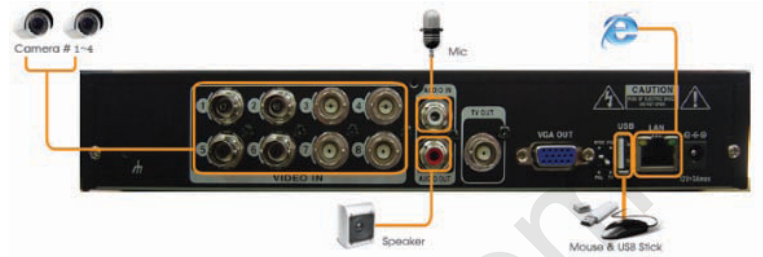

4 Channel H.264 Digital Video Recorder

WDR-4011

／ DIMENSIONS

Distributed By: Audio Video Supply -- Tel: 1-800-284-2288 -- www.avsupply.com

weldex.com
oem@weldex.com
Tel: (714) 761-2100 [USA]
Fax: (714) 761-3811 [USA]
Tel: +49 (0)2102 528 2803 [GER]
Fax: +49 (0)2102 528 2804 [GER]

© 2014 Weldex
6751 Katella Avenue, Cypress, CA 90630 [USA]
Broichhof Strasse 5 D-40880 Ratingen, Germany [GER]

WELDEX

For design help, accessories or pricing, please contact:
sales@avsupply or call: 1-858-565-1101